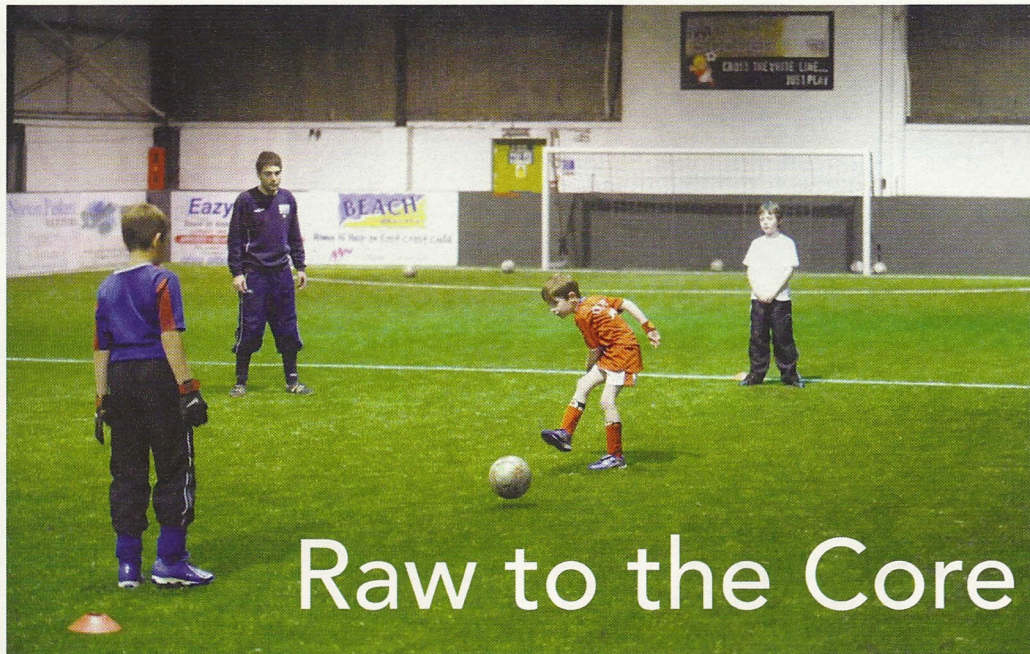

Hard work rewarded

Village youngsters were disappointed when their old wooden fort play area was banned on health and safety grounds. A group of village volunteers started the "Play East Haddon Project" and after much hard work, together with the assistance of Miracle Design and Play Limited, their new exciting play area was opened on the 17th October last year.

Miracle Design & Play
Enquiry 91

Raw to the Core

Sports turf contractor specialists Agripower recently chipped off the ice and broke new ground with a UK debut. The re-surfacing of the Raw Soccer centre at Lowestoft, Suffolk consisted of the

removal of an existing 40 x 20m sand filled surface and re-laying with the latest product from leading synthetic manufacturer Lano.

The new MXSi 60 product has the highest face weight of

any product currently on the market and was best suited to the highly intensive use at the centre.